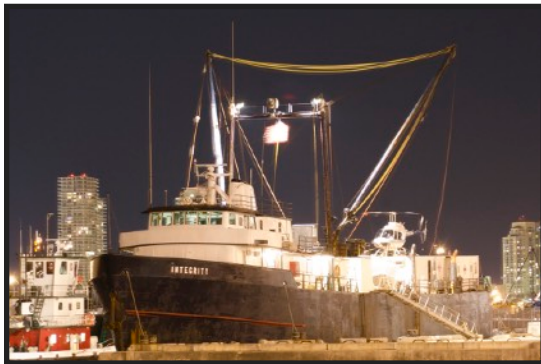

# Friend Ships

Dear Friends:

Thank you so much for all that you continue to do to help Friend Ships with the work set before us by the Lord. This month we have been blessed to be able to contribute food and other items to several ministries who provide for people in need. The Lord's Place in Lake Charles operates shelters for both men and woman. Port Rescue Mission in Port Arthur, Texas provides housing for homeless individuals and families. City of Refuge in Vinton, Louisiana specializes in helping homeless veterans. I Am Loved in Lake Charles helps woman coming out of human trafficking and prostitution. At home base, Port Mercy, we have been upgrading our electrical systems and repairing machinery.

A long time dream of ours has been to sail to Cuba with humanitarian aid so that the churches there are able to help people in desperate circumstances. It may be that a door is finally opening for this mission. We will be working on our ship Integrity to be able to run a mission or perhaps, multiple missions to Cuba. With the Lord's help, we want to make improvements to the bridge and housing areas, refurbish and repaint the deck and hull, perform engine repairs and upgrades and go to dry dock for additional repairs and upgrades.

Friend Ship Integrity is also an amazing tool for disaster relief. The ship carries 1000 tons of cargo, is able to house a large team of workers, is fuel efficient, has global internet capabilities and has a rear ramp door, enabling us to offload in a wide variety of ways, including at anchor, onto smaller vessels that shuttle supplies to shore when the disaster hit area is not able to be approached by a deep draft ship and/or without cranes when port facilities are damaged and out of service.